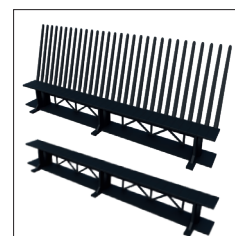

PP eaves ventilation combs with support

Version	Material	Colour	Measures (mm)	Code
Comb with support	Polypropylene	Black	60x1000	01074063
Only support	Polypropylene	Black	32x1000	01074064