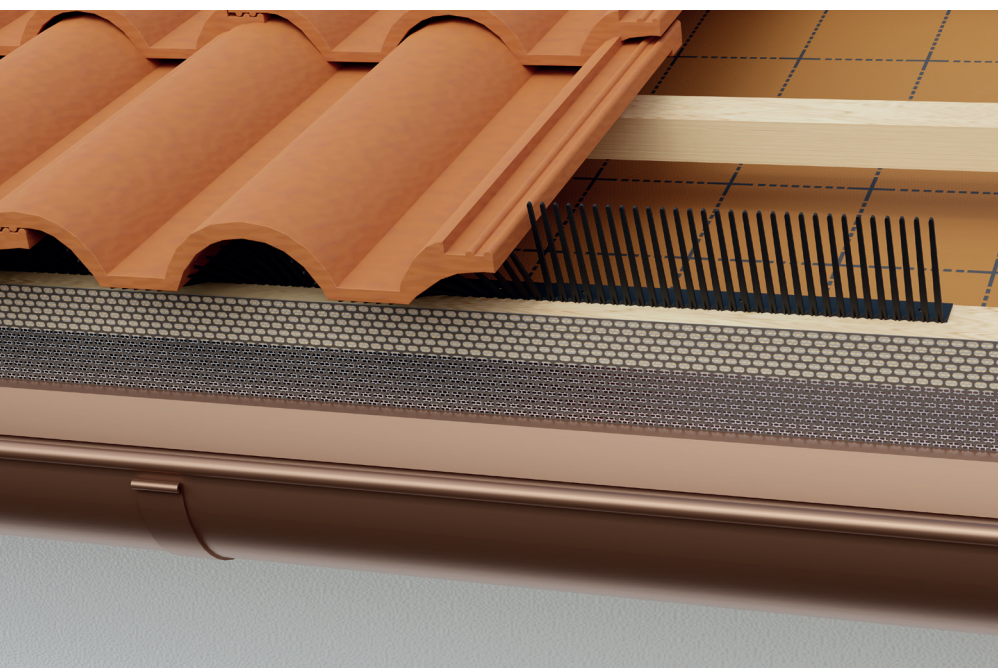

Eaves ventilation combs

QUICK OVERVIEW: STRENGTHS

The air passage is welcome under the roof covering, while birds are not

- Eaves ventilation combs to protect the ventilation entrance
- Suitable for all types of curved tiles and roof tiles
- Available in different heights and measures
- To guarantee proper opening for correct roof ventilation

PP eaves ventilation combs

Material	Colour	Measures (mm)	Code
Polypropylene	Red	60x1000	01071062
Polypropylene	Black	60x1000	01071063
Polypropylene	Black	100x1000	01071113

Metal eaves ventilation combs

Material	Colour	Measures (mm)	Code
Galvanized sheet	Pre-coated brown	60x1000	01073062
Galvanized sheet	Pre-coated brown	100x1000	01073102
Copper	Copper	60x1000	01072060
Copper	Copper	100x1000	01072100

PP eaves ventilation combs with support

Version	Material	Colour	Measures (mm)	Code
Comb with support	Polypropylene	Black	60x1000	01074063
Only support	Polypropylene	Black	32x1000	01074064

Anti-bird spikes

Material	Colour	Measures (mm)	Code
Polycarbonate + inox	transparent - natural	500x80xh105	01075126